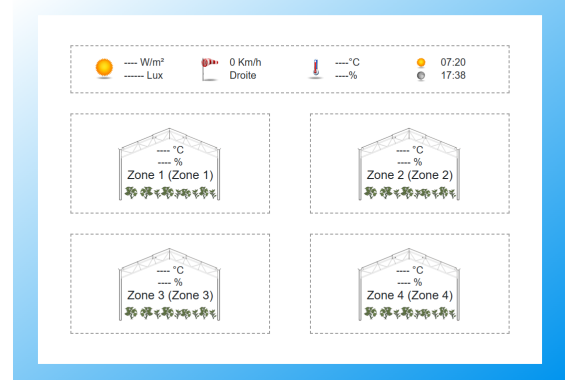

SIMA

DESCRIPTION

- Control box separate from the regulators and programmers
- SIMA configuration on colour touch screen and on embedded website
- Text message of alarm contact on connected regulators sent
- Possibility of connecting 48 external faults (thermostat, level measurement, circuit breaker...)
- 4G access to connected regulator embedded websites
- Up to 10 users
- Priority management
- Up to 11 sequences
- Compatible with Polyclim NG, Kairos, Optagrow, Polyrampe, Polyprog 12 & Nero regulators.
- If more than one regulator is to be accessed, a sima box is required