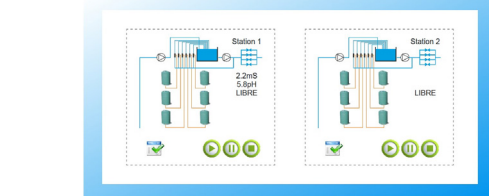

SIMA

DESCRIPTION

- Control box separate from the regulators and programmers
- SIMA configuration on colour touch screen and on embedded website
- Text message of alarm contact on connected regulators sent
- Possibility of connecting 48 external faults (thermostat, level measurement, circuit breaker...)
- 4G access to connected regulator embedded websites
- Up to 10 users
- Priority management
- Up to 11 sequences
- Compatible with Polyclim NG, Kairos, Optagrow, Polyrampe, Polyprog 12 & Nero regulators.
- If more than one regulator is to be accessed, a sima box is required