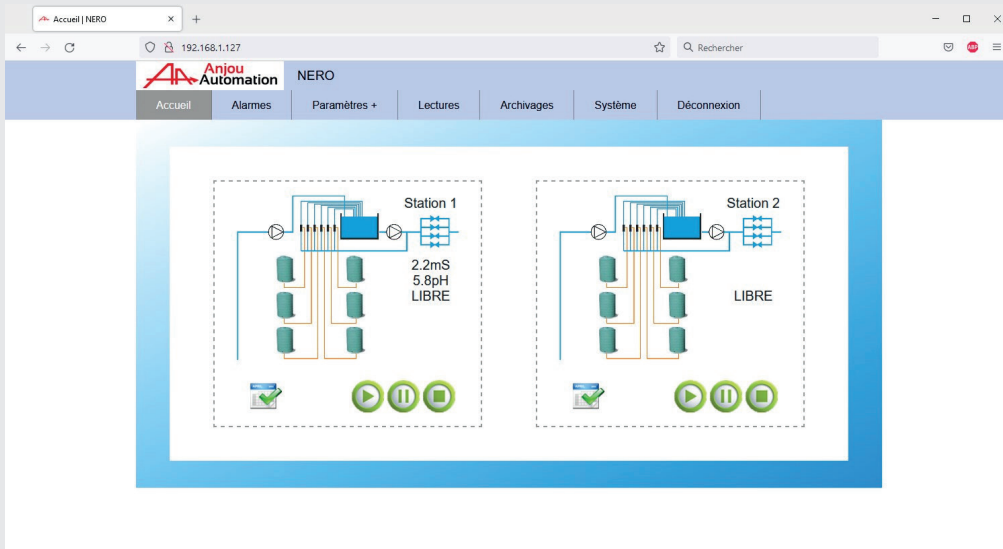

NERO

REMOTE ACCESS

Compatible with embedded website

using a 4G modem directly built into the Optagrow - Anjou Data SIM card required

Compatible with Supervision

The screenshot shows a web browser window with the title 'NERO @6 - @6 - Nero - Statistiques des groupes'. The date '31/01/2023' is displayed. Below the title is a table with 12 columns: Groupe, Temps, Volume (l), EC (ms), PH, HFX, CYC, CAL, CTC, ANA, SOL, MAN, SEC. The table contains data for Groupe 1 and Groupe 2, with Groupe 1 having a time of 13:20:00 and various numerical values in the other columns. The table is scrollable, showing groups 3 through 11 below. At the bottom of the interface, there are icons for refresh, Excel export, and close.

Groupe	Temps	Volume (l)	EC (ms)	PH	HFX	CYC	CAL	CTC	ANA	SOL	MAN	SEC
Groupe 1	13:20:00		3.1	8.1	3	5	0	0	0	0	0	0
Groupe 2												
Groupe 3												
Groupe 4												
Groupe 5												
Groupe 6												
Groupe 7												
Groupe 8												
Groupe 9												
Groupe 10												
Groupe 11												

using ARTIC Sentinel box - CLI1690