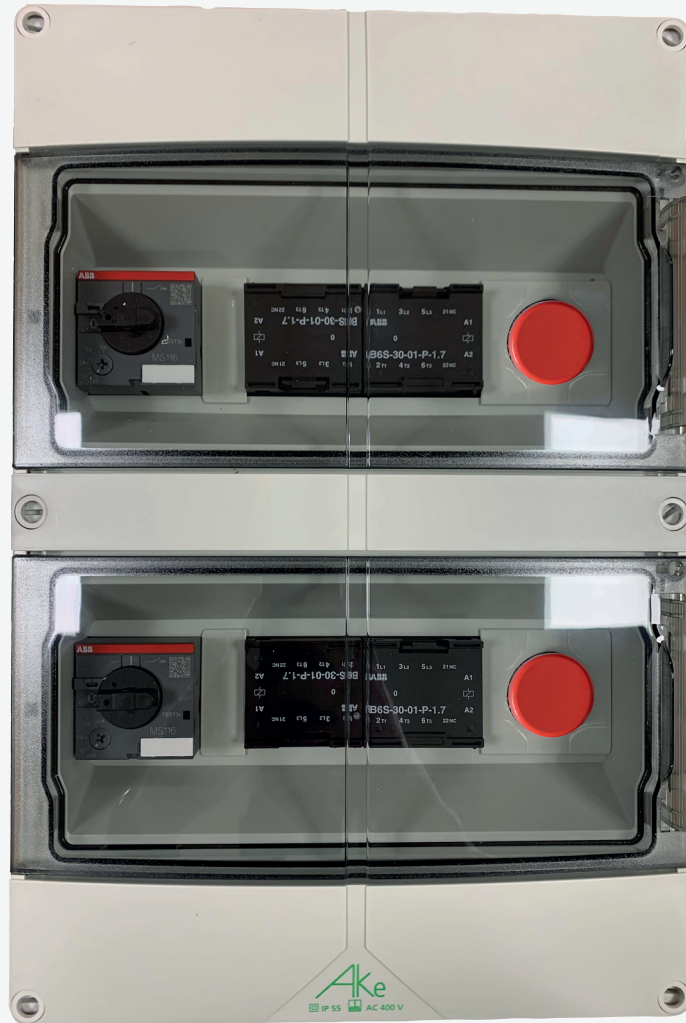

C2MA / SA

C2MA / SA 1/1.6A: PUI3053
C2MA / SA 0.6/1A: PUI0027

DESCRIPTION

- Inverter box for 2 ventilation or screen motors
- Box containing a circuit breaker + inverter contact
- 380V box power supply
- Open / Stop / Close switch
- Possibility of a 220V power supply
- Available with several circuit breaker sizes:
 - 0.25/0.4A
 - 0.4/0.63A
 - 0.63/1A
 - 1/1.6A
 - 1.6/2.5A
 - 2.5/4A
 - 4/6.3A