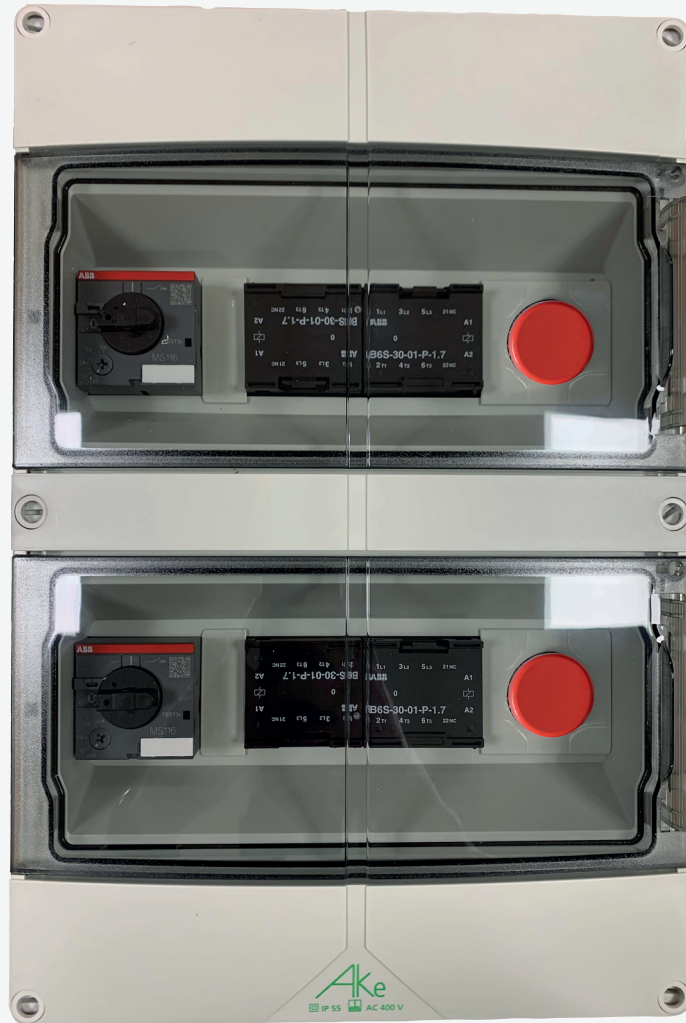

C2MA / SA / AUTO

C2MA / SA / AUTO 1/1.6A: PUI3063
C2MA / SA / AUTO 0.6/1A: PUI0028

DESCRIPTION

- Inverter box for 2 ventilation or screen motors
- Box containing a circuit breaker + inverter contact
- 380V box power supply
- Open / Stop / Auto / Close switch
- Possibility of a 220V power supply
- BUS mode connection
- Possibility of serially connecting several C1MA boxes
- Available with several circuit breaker sizes:
 - 0.25/0.4A
 - 0.4/0.63A
 - 0.63/1A
 - 1/1.6A
 - 1.6/2.5A
 - 2.5/4A
 - 4/6.3A