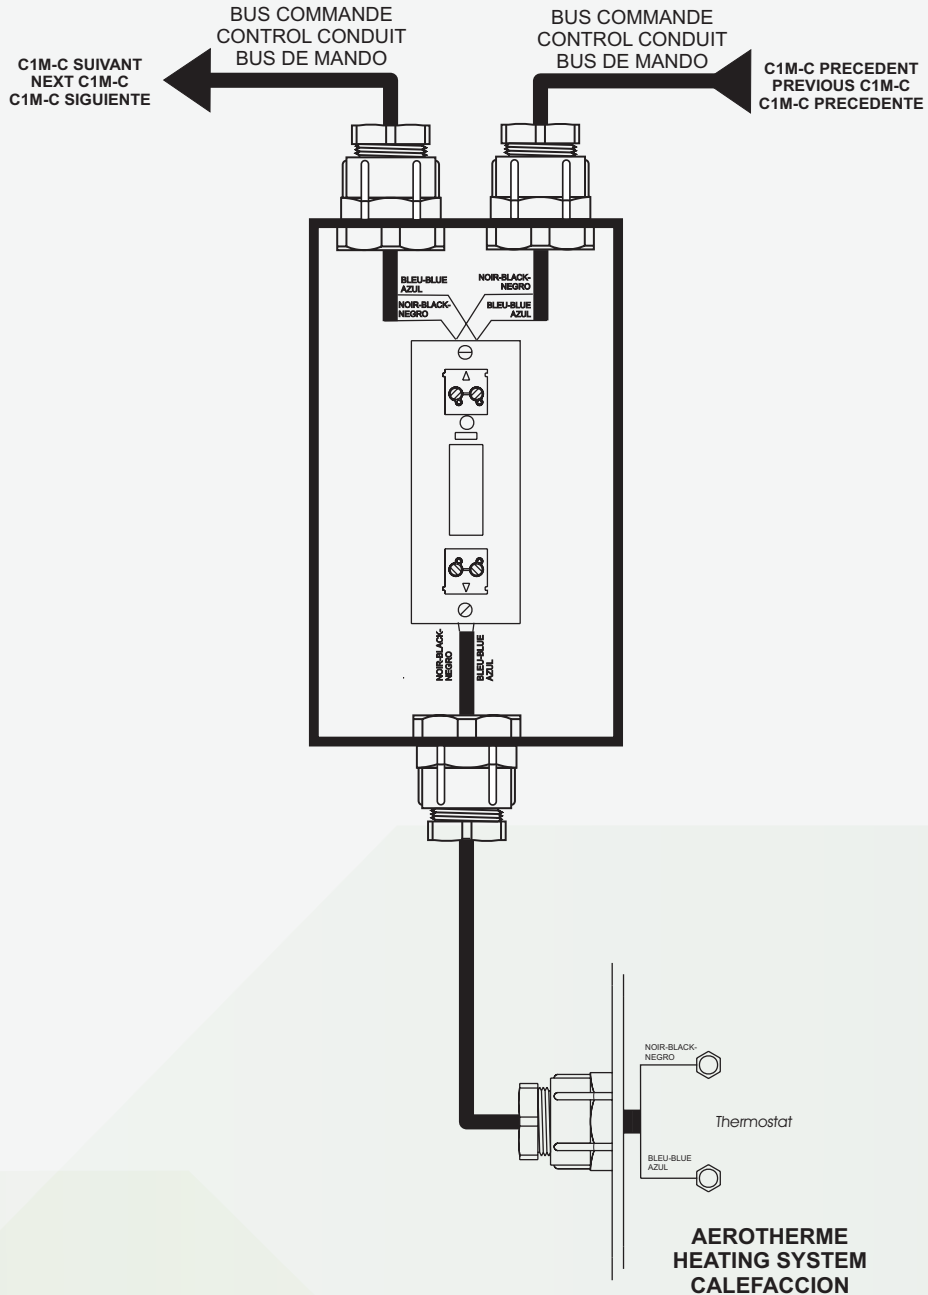

C1MC

C1MC: PUJ0003

DESCRIPTION

- Box providing the interface between the control and a hot air generator
- Connected instead of the control thermostat
- 24VAC control only Dry contact output
- BUS mode connection
- Possibility of serially connecting several C1MC boxes

C1MC

COFFRET DE COMMANDE CHAUFFAGE HEATER COMMAND UNIT CAJA DE MANDO DE CALEFACI3N

LES CÂBLES NE SONT PAS FOURNIS
CABLES NOT INCLUDED
CABLES NO INCLUIDOS

TYPE	MODELE
BOÎTIER P1MC	PUI0003

Version 10/02