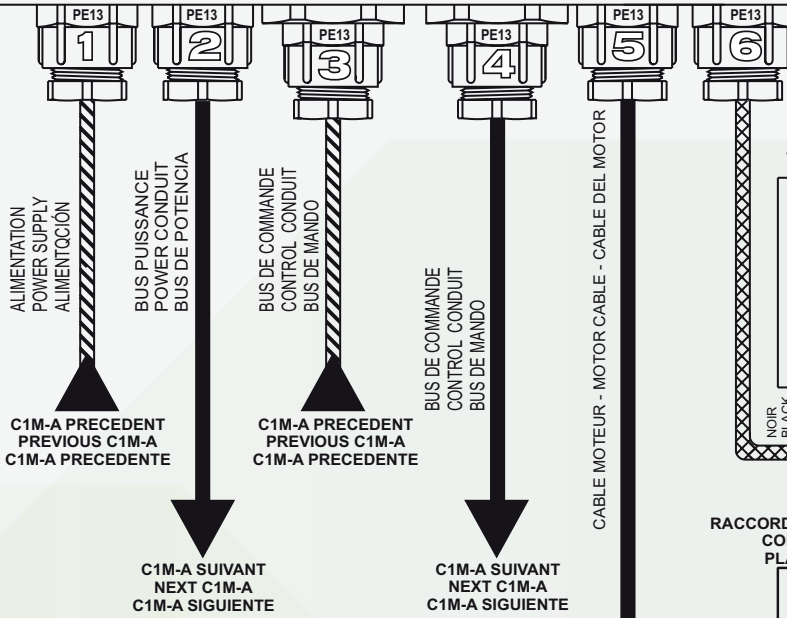

C1MA

C1MA 1/1.6A: PUI0001
C1MA 0.6/1A: PUI3003

DESCRIPTION

- Inverter box for 1 ventilation or screen motor
 - Box containing a circuit breaker + inverter contact
 - 380V box power supply
 - Possibility of a 220V power supply
 - BUS mode connection
 - Possibility of serially connecting several C1MA boxes
- Available with several circuit breaker sizes:
 - 0.25/0.4A
 - 0.4/0.63A
 - 0.63/1A
 - 1/1.6A
 - 1.6/2.5A
 - 2.5/4A
 - 4/6.3A

C1MA

COFFRET BOITIER INVERSEUR SUR CI REVERSING CONTACTOR UNIT CAJA INVERSOR

FERMETURE FORCEE
FORCED CLOSING
CIERRE FORZADA

! Pas de contrôle par le fin de course fermeture
! No control with the limit switch range
! No control por el fin de carrera

Fin De Course OUVERTURE
Limit Switch Range OPENING
Fin De Carrera APERTURA

Fin De Course FERMETURE
Limit Switch Range CLOSING
Fin De Carrera CIERRE

RACCORDEMENT PLAQUE A BORNES
CONNECTION TERMINAL
PLACA DE TERMINALES

MOTEUR OUVRANT 380V~
VENTILATOR MOTOR 380V~
MOTOR AIREACION 380V~

TYPE
C1MA NG - Cde 24V

MODELE
PU10001

Version 09/09