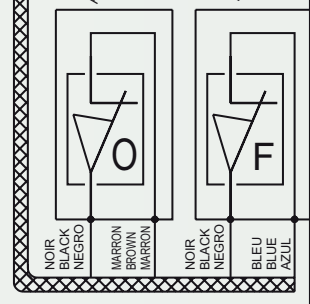

C1MA

C1MA 1/1.6A: PUI0001
C1MA 0.6/1A: PUI3003

DESCRIPTION

- Inverter box for 1 ventilation or screen motor
 - Box containing a circuit breaker + inverter contact
 - 380V box power supply
 - Possibility of a 220V power supply
 - BUS mode connection
 - Possibility of serially connecting several C1MA boxes
- Available with several circuit breaker sizes:
 - 0.25/0.4A
 - 0.4/0.63A
 - 0.63/1A
 - 1/1.6A
 - 1.6/2.5A
 - 2.5/4A
 - 4/6.3A

C1MA

COFFRET BOITIER INVERSEUR SUR CI REVERSING CONTACTOR UNIT CAJA INVERSOR

FERMETURE FORCEE
FORCED CLOSING
CIERRE FORZADA

! Pas de contrôle par le fin de course fermeture
! No control with the limit switch range
! No control por el fin de carrera

Fin De Course OUVERTURE
Limit Switch Range OPENING
Fin De Carrera APERTURA

Fin De Course FERMETURE
Limit Switch Range CLOSING
Fin De Carrera CIERRE

RACCORDEMENT PLAQUE A BORNES
CONNECTION TERMINAL
PLACA DE TERMINALES