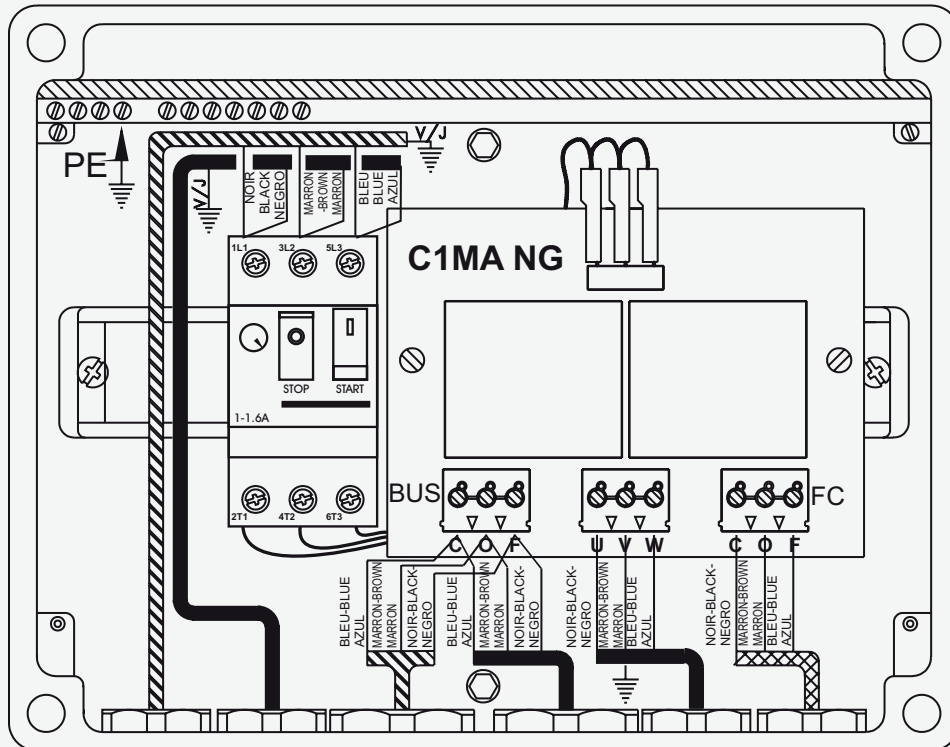

C1MA

C1MA 1/1.6A: PUI0001
C1MA 0.6/1A: PUI3003

DESCRIPTION

- Inverter box for 1 ventilation or screen motor
 - Box containing a circuit breaker + inverter contact
 - 380V box power supply
 - Possibility of a 220V power supply
 - BUS mode connection
 - Possibility of serially connecting several C1MA boxes
- Available with several circuit breaker sizes:
 - 0.25/0.4A
 - 0.4/0.63A
 - 0.63/1A
 - 1/1.6A
 - 1.6/2.5A
 - 2.5/4A
 - 4/6.3A

C1MA

COFFRET BOITIER INVERSEUR SUR CI REVERSING CONTACTOR UNIT CAJA INVERSOR

FERMETURE FORCEE
FORCED CLOSING
CIERRE FORZADA

! Pas de contrôle par le fin de course fermeture
! No control with the limit switch range
! No control por el fin de carrera

Fin De Course OUVERTURE
Limit Switch Range OPENING
Fin De Carrera APERTURA

Fin De Course FERMETURE
Limit Switch Range CLOSING
Fin De Carrera CIERRE

RACCORDEMENT PLAQUE A BORNES
CONNECTION TERMINAL
PLACA DE TERMINALES

MOTEUR OUVRANT 380V~
VENTILATOR MOTOR 380V~
MOTOR AIREACION 380V~

TYPE
C1MA NG - Cde 24V

MODELE
PU10001

Version 09/09