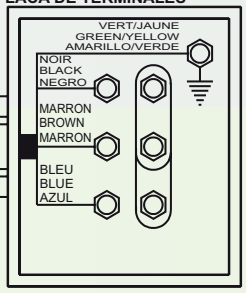

C1MA

C1MA 1/1.6A: PUI0001
C1MA 0.6/1A: PUI3003

DESCRIPTION

- Inverter box for 1 ventilation or screen motor
 - Box containing a circuit breaker + inverter contact
 - 380V box power supply
 - Possibility of a 220V power supply
 - BUS mode connection
 - Possibility of serially connecting several C1MA boxes
- Available with several circuit breaker sizes:
 - 0.25/0.4A
 - 0.4/0.63A
 - 0.63/1A
 - 1/1.6A
 - 1.6/2.5A
 - 2.5/4A
 - 4/6.3A

C1MA

COFFRET BOITIER INVERSEUR SUR CI REVERSING CONTACTOR UNIT CAJA INVERSOR

FERMETURE FORCEE
FORCED CLOSING
CIERRE FORZADA

! Pas de contrôle par le fin de course fermeture
! No control with the limit switch range
! No control por el fin de carrera

Fin De Course OUVERTURE
Limit Switch Range OPENING
Fin De Carrera APERTURA

Fin De Course FERMETURE
Limit Switch Range CLOSING
Fin De Carrera CIERRE

RACCORDEMENT PLAQUE A BORNES
CONNECTION TERMINAL
PLACA DE TERMINALES